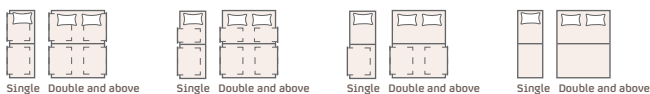

1. Padded top height 41.5cm
2. Padded top ottoman height 41.5cm

Padded top divan

- Provides a firmer feel with a ventilated top layer upholstered for subtle cushioning
- Timber frame
- All joints glued and screwed
- Drawer options available

- 4 Large Drawer Set 2+2 Drawer Set (2 Large and 2 Small Drawers) 2 Drawer Set (2 Large Drawers) Non Storage

Padded top ottoman divans

- 150x200cm ottoman divan has 6 times more space than a 2 drawer divan
- Two internal divan area storage spaces.
- The ottoman lid is easily lifted with the aid of gas rams.
- The ottoman can be arranged to be a left hand or right hand opening divan.

Sizes Available	Spring count	Weight rounded to the next greater whole kg	
Single	90 x 190cm	832	23kg
Small double	120 x 190cm	1216	31kg
Double	135 x 190cm	1312	35kg
King	150 x 200cm	1500	40kg
Super King	180 x 200cm	1836	48kg

Bed fix

This is a standard headboard design.

Extra height

Extends the height of the headboard to the floor and aligns with the width of your mattress and divan.

Juno Guest Bed

This guest bed is a classic shaker design available in oak or white finish, and will be suited to most bedrooms. Mattresses included. Choose from quality open coil mattresses or foam mattresses.