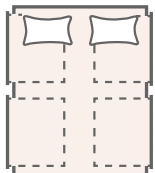

- Standard height option 41.5cm
- Medium feel

Padded top ottoman

Ingenious storage solution option, more storage space than a drawer divan.

- Height 41.5cm
- Extra firm feel

TRADITIONAL TIMBER DRAWERS

Storage is a precious commodity in most modern homes. Our superior quality drawer options are the perfect bedroom tidying solution. Available on our firm edge pocketed divan option. For durability, we have developed steel ball bearing runners that have a brilliantly smooth action.

4 Large drawer set

Double and above

2+2 Drawer set
(2 Large and 2 small drawers)

Single

Double and above

2 Drawer set
(2 Large drawers)

Single

Double and above