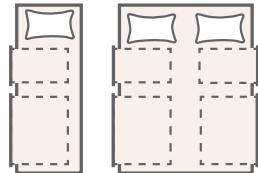

3) Choose your headboard and fabric

Your perfect mattress and divan can be tailored to suit your individual taste and home decor with a headboard. Choose from a vast array of stylish fabrics to complete your perfect bedroom.

- Standard height option 41.5cm
- Medium feel

Padded top ottoman

Ingenious storage solution option, more storage space than a drawer divan.

- Height 41.5cm
- Extra firm feel

TRADITIONAL TIMBER DRAWERS

Storage is a precious commodity in most modern homes. Our superior quality drawer options are the perfect bedroom tidying solution. Available on our firm edge pocketed divan option. For durability, we have developed steel ball bearing runners that have a brilliantly smooth action.

4 Large drawer set

Double and above

2+2 Drawer set
(2 Large and 2 small drawers)

Single

Double and above

2 Drawer set
(2 Large drawers)

Single

Double and above