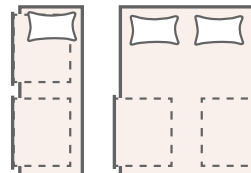

- Standard height option 41.5cm
- Medium feel

Padded top ottoman

Ingenious storage solution option, more storage space than a drawer divan.

- Height 41.5cm
- Extra firm feel

TRADITIONAL TIMBER DRAWERS

Storage is a precious commodity in most modern homes. Our superior quality drawer options are the perfect bedroom tidying solution. Available on our firm edge pocketed divan option. For durability, we have developed steel ball bearing runners that have a brilliantly smooth action.

4 Large drawer set

Double and above

2+2 Drawer set
(2 Large and 2 small drawers)

Single

Double and above

2 Drawer set
(2 Large drawers)

Single

Double and above

Non storage

Single

Double and above

Divan drawer specifications	Width	Length	Height for internal storage	Storage weight limit
Large timber drawers	77.5cm	51cm	15cm	25kg
Small timber drawers	37cm	51cm	15cm	25kg

OTTOMAN STORAGE DIVAN

The padded top ottoman divan is an ideal solution if space is limited in your bedroom as it provides generous storage space for linen, towels or clothes. The base lifts easily with the help of gas rams and hinges. A king size (150 x 200cm) ottoman divan has six times more space than a two drawer divan. Hand cut outs make it easier to open your ottoman and provide a cleaner look than handles.