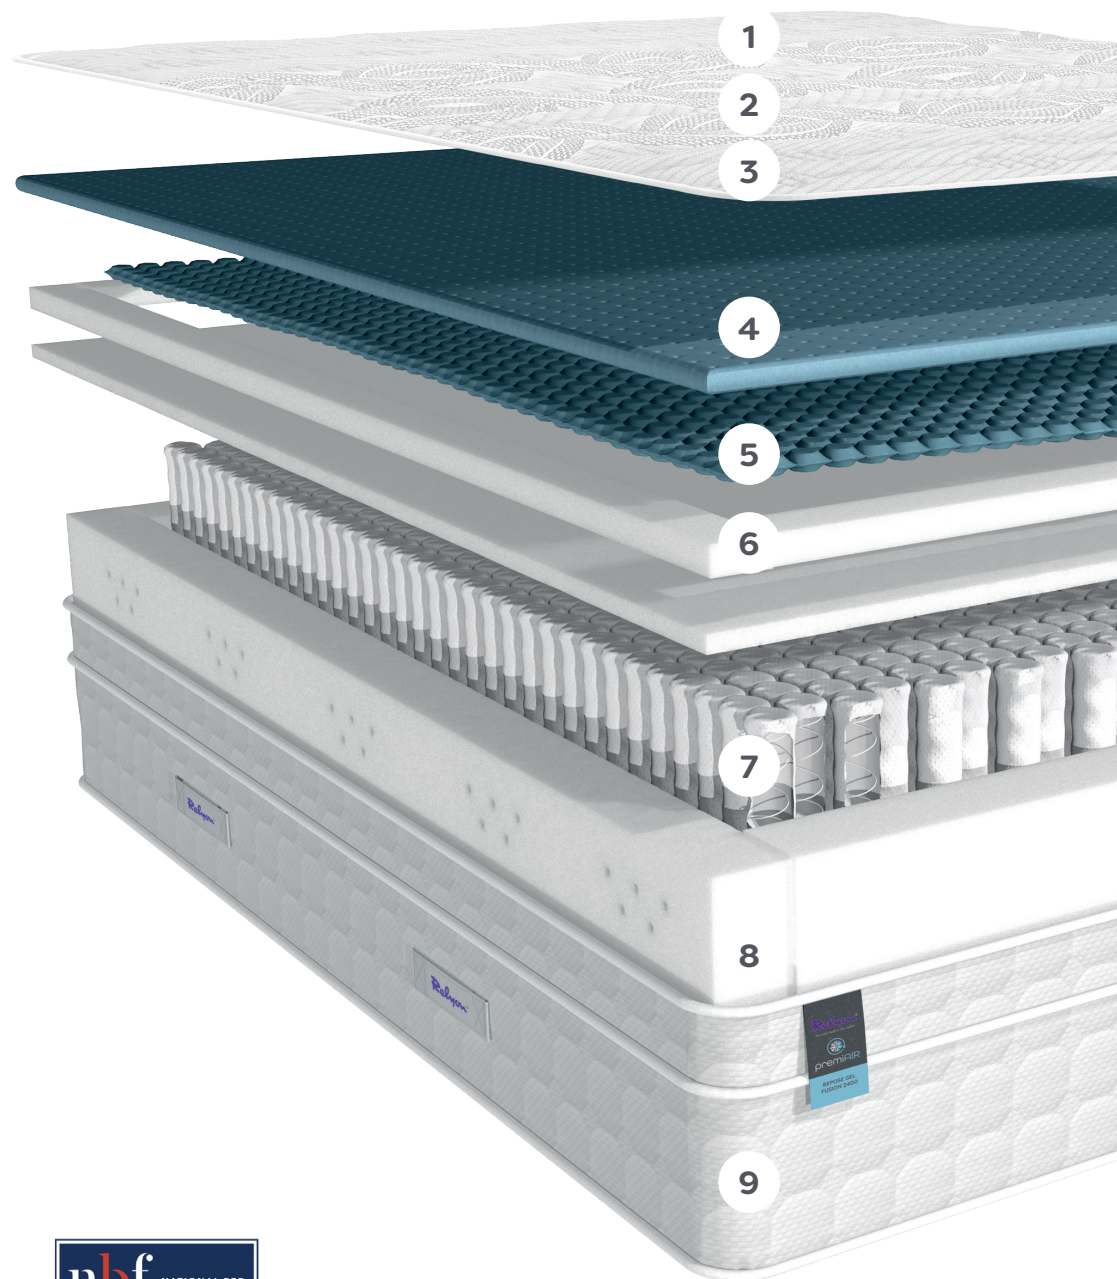

premiAIR

REPOSE GEL FUSION 2400

COMFORT ZONE

A 100% natural Probiotic fabric treatment to protect against allergens, bacteria and odours, promoting a fresh and healthy mattress.

New and innovative **cool touch fabric technology creates a cooler sleep environment** to aid the transition to a relaxing night's sleep

An environmentally sustainable smart fibre that works by **wicking away moisture to provide a cool and refreshing night's sleep.**

A blend of highly breathable, responsive and pressure relieving latex with **cooling gel that disperses excess body heat away for a comfortable sleep.**

800 Mini Pocket springs for finer body contouring and individual comfort.

SUPPORT ZONE

Provides a resilient and supportive feel.

1600 Pocket springs provide pressure relief and perfect support for you and your partner.

A uniquely designed, **ventilated mattress edge support system** that breathes with you.

Simply rotate the mattress regularly to help prolong the life of the mattress. **No turning required**

Made in the UK