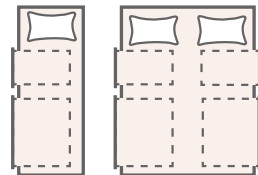

2+2 Drawer set (2 Large and 2 small drawers)

Single

Double and above