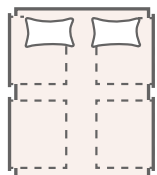

4 Large drawer set

Double and above