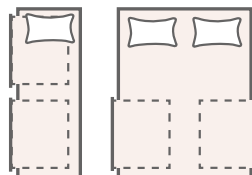

4 Large drawer set

Double and above

2+2 Drawer set (2 Large and 2 small drawers)

Single

Double and above

2 Drawer set (2 Large drawers)

Single

Double and above

Non storage

Single

Double and above

Divan drawer specifications	Width	Length	Height for internal storage	Storage weight limit
Large timber drawers	77.5cm	51cm	15cm	25kg
Small timber drawers	37cm	51cm	15cm	25kg

Regal

• Regal dimensions; W+25cm on width of mattress/divan, D26cm, H163cm

Grand

• Grand and Matrix dimensions; W - width of mattress/divan, D10cm, H135cm

Matrix

Harlequin

Deep Buttoned

Shown here as an extra height option.
 1 Row of buttons for bed fix and standard height styles.
 2 Rows of buttons for extra height style.

Classic

	Harlequin					Deep Buttoned, Contemporary, Modern and Classic					Traditional				
	90cm	120cm	135cm	150cm	180cm	90cm	120cm	135cm	150cm	180cm	90cm	120cm	135cm	150cm	180cm
Bed fixing headboard Height:70cm Depth:7.62cm	Not available					✓ 11kg	✓ 15kg	✓ 17kg	✓ 19kg	✓ 21kg	Not available				
Standard height headboard Height:124cm Depth:7.62cm	Not available					✓ 13kg	✓ 17kg	✓ 19kg	✓ 21kg	✓ 25kg	Not available				
Extra height headboard Height:135cm Depth:7.62cm	✓ 15kg	✓ 20kg	✓ 23kg	✓ 25kg	✓ 30kg	✓ 15kg	✓ 20kg	✓ 23kg	✓ 25kg	✓ 30kg	✓ 15kg	✓ 20kg	✓ 23kg	✓ 25kg	✓ 30kg
Statement height headboard Height:161cm Depth:9cm	✓ 19kg	✓ 23kg	✓ 26kg	✓ 28kg	✓ 33kg	Not available					Not available				