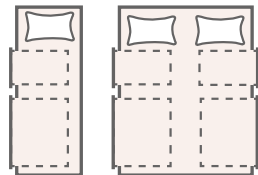

3 Rows of side
stitching

Hand tufted with
felt tufts

Cool comfort

In the bedroom shown:
150 x 200cm Pocket Memory Classic mattress on a
padded top divan.
Divan and Contemporary headboard shown in Coco 2136.

Padded top divan

- Standard height option 41.5cm
- Low height option 32cm
- Extra firm feel

Padded top on legs

- Low profile padded top base
- Height 31cm
- Solid beech cone legs
- Extra firm feel

TRADITIONAL TIMBER DRAWERS

4 Large drawer set

Double and above

2+2 Drawer set (2 Large and 2 small drawers)

Single

Double and above

2 Drawer set (2 Large drawers)

Single

Double and above

Classic

	Harlequin					Deep Buttoned, Contemporary, Modern and Classic					Traditional				
	90cm	120cm	135cm	150cm	180cm	90cm	120cm	135cm	150cm	180cm	90cm	120cm	135cm	150cm	180cm
Bed fixing headboard Height:70cm Depth:7.62cm	Not available					✓ 11kg	✓ 15kg	✓ 17kg	✓ 19kg	✓ 21kg	Not available				
Standard height headboard Height:124cm Depth:7.62cm	Not available					✓ 13kg	✓ 17kg	✓ 19kg	✓ 21kg	✓ 25kg	Not available				
Extra height headboard Height:135cm Depth:7.62cm	✓ 15kg	✓ 20kg	✓ 23kg	✓ 25kg	✓ 30kg	✓ 15kg	✓ 20kg	✓ 23kg	✓ 25kg	✓ 30kg	✓ 15kg	✓ 20kg	✓ 23kg	✓ 25kg	✓ 30kg
Statement height headboard Height:161cm Depth:9cm	✓ 19kg	✓ 23kg	✓ 26kg	✓ 28kg	✓ 33kg	Not available					Not available				