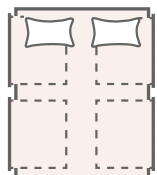

- Standard height option 41.5cm
- Medium feel

Padded top ottoman

Ingenious storage solution option, more storage space than a drawer divan.

- Height 41.5cm
- Extra firm feel

TRADITIONAL TIMBER DRAWERS

Storage is a precious commodity in most modern homes. Our superior quality drawer options are the perfect bedroom tidying solution. Available on our firm edge pocketed divan option. For durability, we have developed steel ball bearing runners that have a brilliantly smooth action.

4 Large drawer set

Double and above

2+2 Drawer set (2 Large and 2 small drawers)

Single

Double and above

2 Drawer set (2 Large drawers)

Single

Double and above

	Harlequin					Deep Buttoned, Contemporary, Modern and Classic					Traditional				
	90cm	120cm	135cm	150cm	180cm	90cm	120cm	135cm	150cm	180cm	90cm	120cm	135cm	150cm	180cm
Bed fixing headboard Height:70cm Depth:7.62cm	Not available					✓ 11kg	✓ 15kg	✓ 17kg	✓ 19kg	✓ 21kg	Not available				
Standard height headboard Height:124cm Depth:7.62cm	Not available					✓ 13kg	✓ 17kg	✓ 19kg	✓ 21kg	✓ 25kg	Not available				
Extra height headboard Height:135cm Depth:7.62cm	✓ 15kg	✓ 20kg	✓ 23kg	✓ 25kg	✓ 30kg	✓ 15kg	✓ 20kg	✓ 23kg	✓ 25kg	✓ 30kg	✓ 15kg	✓ 20kg	✓ 23kg	✓ 25kg	✓ 30kg
Statement height headboard Height:161cm Depth:9cm	✓ 19kg	✓ 23kg	✓ 26kg	✓ 28kg	✓ 33kg	Not available					Not available				