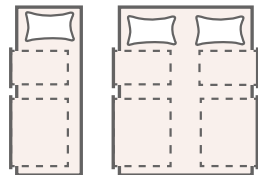

- Standard height option 41.5cm
- Medium feel

Padded top ottoman

Ingenious storage solution option, more storage space than a drawer divan.

- Height 41.5cm
- Extra firm feel

TRADITIONAL TIMBER DRAWERS

Storage is a precious commodity in most modern homes. Our superior quality drawer options are the perfect bedroom tidying solution. Available on our firm edge pocketed divan option. For durability, we have developed steel ball bearing runners that have a brilliantly smooth action.

4 Large drawer set

Double and above

2+2 Drawer set (2 Large and 2 small drawers)

Single

Double and above

2 Drawer set (2 Large drawers)

Single

Double and above

	Harlequin					Deep Buttoned, Contemporary, Modern and Classic					Traditional				
	90cm	120cm	135cm	150cm	180cm	90cm	120cm	135cm	150cm	180cm	90cm	120cm	135cm	150cm	180cm
Bed fixing headboard Height:70cm Depth:7.62cm	Not available					✓ 11kg	✓ 15kg	✓ 17kg	✓ 19kg	✓ 21kg	Not available				
Standard height headboard Height:124cm Depth:7.62cm	Not available					✓ 13kg	✓ 17kg	✓ 19kg	✓ 21kg	✓ 25kg	Not available				
Extra height headboard Height:135cm Depth:7.62cm	✓ 15kg	✓ 20kg	✓ 23kg	✓ 25kg	✓ 30kg	✓ 15kg	✓ 20kg	✓ 23kg	✓ 25kg	✓ 30kg	✓ 15kg	✓ 20kg	✓ 23kg	✓ 25kg	✓ 30kg
Statement height headboard Height:161cm Depth:9cm	✓ 19kg	✓ 23kg	✓ 26kg	✓ 28kg	✓ 33kg	Not available					Not available				