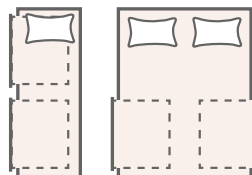

- Standard height option 41.5cm
- Medium feel

Padded top ottoman

Ingenious storage solution option, more storage space than a drawer divan.

- Height 41.5cm
- Extra firm feel

TRADITIONAL TIMBER DRAWERS

Storage is a precious commodity in most modern homes. Our superior quality drawer options are the perfect bedroom tidying solution. Available on our firm edge pocketed divan option. For durability, we have developed steel ball bearing runners that have a brilliantly smooth action.

4 Large drawer set

Double and above

2+2 Drawer set (2 Large and 2 small drawers)

Single

Double and above

2 Drawer set (2 Large drawers)

Single

Double and above

Non storage

Single

Double and above

Divan drawer specifications	Width	Length	Height for internal storage	Storage weight limit
Large timber drawers	77.5cm	51cm	15cm	25kg
Small timber drawers	37cm	51cm	15cm	25kg

OTTOMAN STORAGE DIVAN

The padded top ottoman divan is an ideal solution if space is limited in your bedroom as it provides generous storage space for linen, towels or clothes. The base lifts easily with the help of gas rams and hinges. A king size (150 x 200cm) ottoman divan has six times more space than a two drawer divan. Hand cut outs make it easier to open your ottoman and provide a cleaner look than handles.