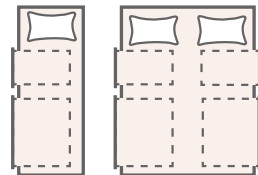

- Standard height option 41.5cm
- Medium feel

Padded top ottoman

Ingenious storage solution option, more storage space than a drawer divan.

- Height 41.5cm
- Extra firm feel

TRADITIONAL TIMBER DRAWERS

Storage is a precious commodity in most modern homes. Our superior quality drawer options are the perfect bedroom tidying solution. Available on our firm edge pocketed divan option. For durability, we have developed steel ball bearing runners that have a brilliantly smooth action.

4 Large drawer set

Double and above

2+2 Drawer set (2 Large and 2 small drawers)

Single

Double and above

2 Drawer set (2 Large drawers)

Single

Double and above