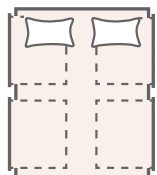

- Standard height option 41.5cm
- Medium feel

Padded top ottoman

Ingenious storage solution option, more storage space than a drawer divan.

- Height 41.5cm
- Extra firm feel

TRADITIONAL TIMBER DRAWERS

Storage is a precious commodity in most modern homes. Our superior quality drawer options are the perfect bedroom tidying solution. Available on our firm edge pocketed divan option. For durability, we have developed steel ball bearing runners that have a brilliantly smooth action.

4 Large drawer set

Double and above

2+2 Drawer set (2 Large and 2 small drawers)

Single

Double and above

2 Drawer set (2 Large drawers)

Single

Double and above