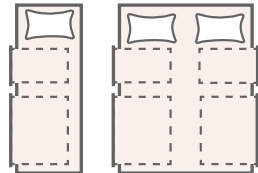

3) Choose your headboard and fabric

Your perfect mattress and divan can be tailored to suit your individual taste and home decor with a headboard. Choose from a vast array of stylish fabrics to complete your perfect bedroom.

- Standard height option 41.5cm
- Medium feel

Padded top ottoman

Ingenious storage solution option, more storage space than a drawer divan.

- Height 41.5cm
- Extra firm feel

TRADITIONAL TIMBER DRAWERS

Storage is a precious commodity in most modern homes. Our superior quality drawer options are the perfect bedroom tidying solution. Available on our firm edge pocketed divan option. For durability, we have developed steel ball bearing runners that have a brilliantly smooth action.

4 Large drawer set

Double and above

2+2 Drawer set (2 Large and 2 small drawers)

Single

Double and above

2 Drawer set (2 Large drawers)

Single

Double and above

Classic

	Harlequin					Deep Buttoned, Contemporary, Modern and Classic					Traditional				
	90cm	120cm	135cm	150cm	180cm	90cm	120cm	135cm	150cm	180cm	90cm	120cm	135cm	150cm	180cm
Bed fixing headboard Height:70cm Depth:7.62cm	Not available					✓ 11kg	✓ 15kg	✓ 17kg	✓ 19kg	✓ 21kg	Not available				
Standard height headboard Height:124cm Depth:7.62cm	Not available					✓ 13kg	✓ 17kg	✓ 19kg	✓ 21kg	✓ 25kg	Not available				
Extra height headboard Height:135cm Depth:7.62cm	✓ 15kg	✓ 20kg	✓ 23kg	✓ 25kg	✓ 30kg	✓ 15kg	✓ 20kg	✓ 23kg	✓ 25kg	✓ 30kg	✓ 15kg	✓ 20kg	✓ 23kg	✓ 25kg	✓ 30kg
Statement height headboard Height:161cm Depth:9cm	✓ 19kg	✓ 23kg	✓ 26kg	✓ 28kg	✓ 33kg	Not available					Not available				