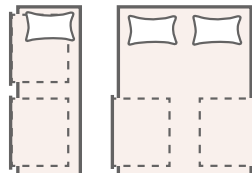

- Standard height option 41.5cm
- Medium feel

Padded top ottoman

Ingenious storage solution option, more storage space than a drawer divan.

- Height 41.5cm
- Extra firm feel

TRADITIONAL TIMBER DRAWERS

Storage is a precious commodity in most modern homes. Our superior quality drawer options are the perfect bedroom tidying solution. Available on our firm edge pocketed divan option. For durability, we have developed steel ball bearing runners that have a brilliantly smooth action.

4 Large drawer set

Double and above

2+2 Drawer set (2 Large and 2 small drawers)

Single

Double and above

2 Drawer set (2 Large drawers)

Single

Double and above

Non storage

Single

Double and above

Divan drawer specifications	Width	Length	Height for internal storage	Storage weight limit
Large timber drawers	77.5cm	51cm	15cm	25kg
Small timber drawers	37cm	51cm	15cm	25kg

OTTOMAN STORAGE DIVAN

The padded top ottoman divan is an ideal solution if space is limited in your bedroom as it provides generous storage space for linen, towels or clothes. The base lifts easily with the help of gas rams and hinges. A king size (150 x 200cm) ottoman divan has six times more space than a two drawer divan. Hand cut outs make it easier to open your ottoman and provide a cleaner look than handles.