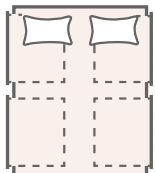

- Standard height option 41.5cm
- Medium feel

Padded top ottoman

Ingenious storage solution option, more storage space than a drawer divan.

- Height 41.5cm
- Extra firm feel

TRADITIONAL TIMBER DRAWERS

Storage is a precious commodity in most modern homes. Our superior quality drawer options are the perfect bedroom tidying solution. Available on our firm edge pocketed divan option. For durability, we have developed steel ball bearing runners that have a brilliantly smooth action.

4 Large drawer set

Double and above

2+2 Drawer set (2 Large and 2 small drawers)

Single

Double and above

2 Drawer set (2 Large drawers)

Single

Double and above

Classic

	Harlequin					Deep Buttoned, Contemporary, Modern and Classic					Traditional				
	90cm	120cm	135cm	150cm	180cm	90cm	120cm	135cm	150cm	180cm	90cm	120cm	135cm	150cm	180cm
Bed fixing headboard Height:70cm Depth:7.62cm	Not available					✓ 11kg	✓ 15kg	✓ 17kg	✓ 19kg	✓ 21kg	Not available				
Standard height headboard Height:124cm Depth:7.62cm	Not available					✓ 13kg	✓ 17kg	✓ 19kg	✓ 21kg	✓ 25kg	Not available				
Extra height headboard Height:135cm Depth:7.62cm	✓ 15kg	✓ 20kg	✓ 23kg	✓ 25kg	✓ 30kg	✓ 15kg	✓ 20kg	✓ 23kg	✓ 25kg	✓ 30kg	✓ 15kg	✓ 20kg	✓ 23kg	✓ 25kg	✓ 30kg
Statement height headboard Height:161cm Depth:9cm	✓ 19kg	✓ 23kg	✓ 26kg	✓ 28kg	✓ 33kg	Not available					Not available				